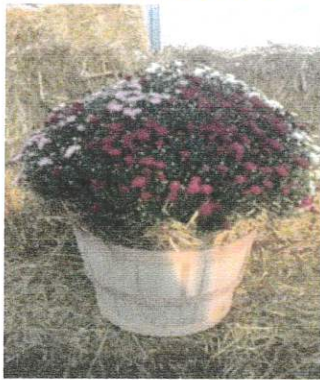

OLG 2023 Fall Harvest Bushel & Garden Shop Sale

Order deadline: Thursday 9/28/23

Celebrate Autumn with these beautiful and enormous festive harvest bushels! Choose from a variety of options below.

You can submit your order online and pay by credit card at <https://www.olgmanhasset.com/fallharvest>

Or you can print out this form and send in your order to school with payment. Or you email your order to dchrisomalis@gmail.com to pay by venmo, zelle, cash or check. Please make checks payable to IHM League.

If you have any questions please contact Dana at 201-906-4388 or dchrisomalis@gmail.com. Please share with family and friends!

PICK UP WILL BE AFTER SCHOOL ON FRIDAY 10/6 OR EMAIL FOR LATER DATE

Choice A

tear here

NAME: _____

TELE: (____) ____ - _____

EMAIL: _____

Choice A (Tricolor Bushel Mum)- $40/bushel

Quantity: _____

Choice B (Combo Bushel, assorted colors)- $40/bushel

Quantity: _____

Choice C (Bushel with Scarecrow)- $40/bushel

Quantity: _____

Choice C color options: (__ white) (__ bronze) (__ lavender) (__ yellow) (__ maroon)

Cornstalk- $15/bunch

Quantity: _____

Pumpkin Medium (8-10lbs)- $10

Quantity: _____

Pumpkin Large (12-20lbs)- $17

Quantity: _____

Pumpkin XLarge (25+ lbs)- $25

Quantity: _____

Straw hay bales (28 inch wide x 18 x 14)- $20

Quantity: _____

TOTAL: $ _____