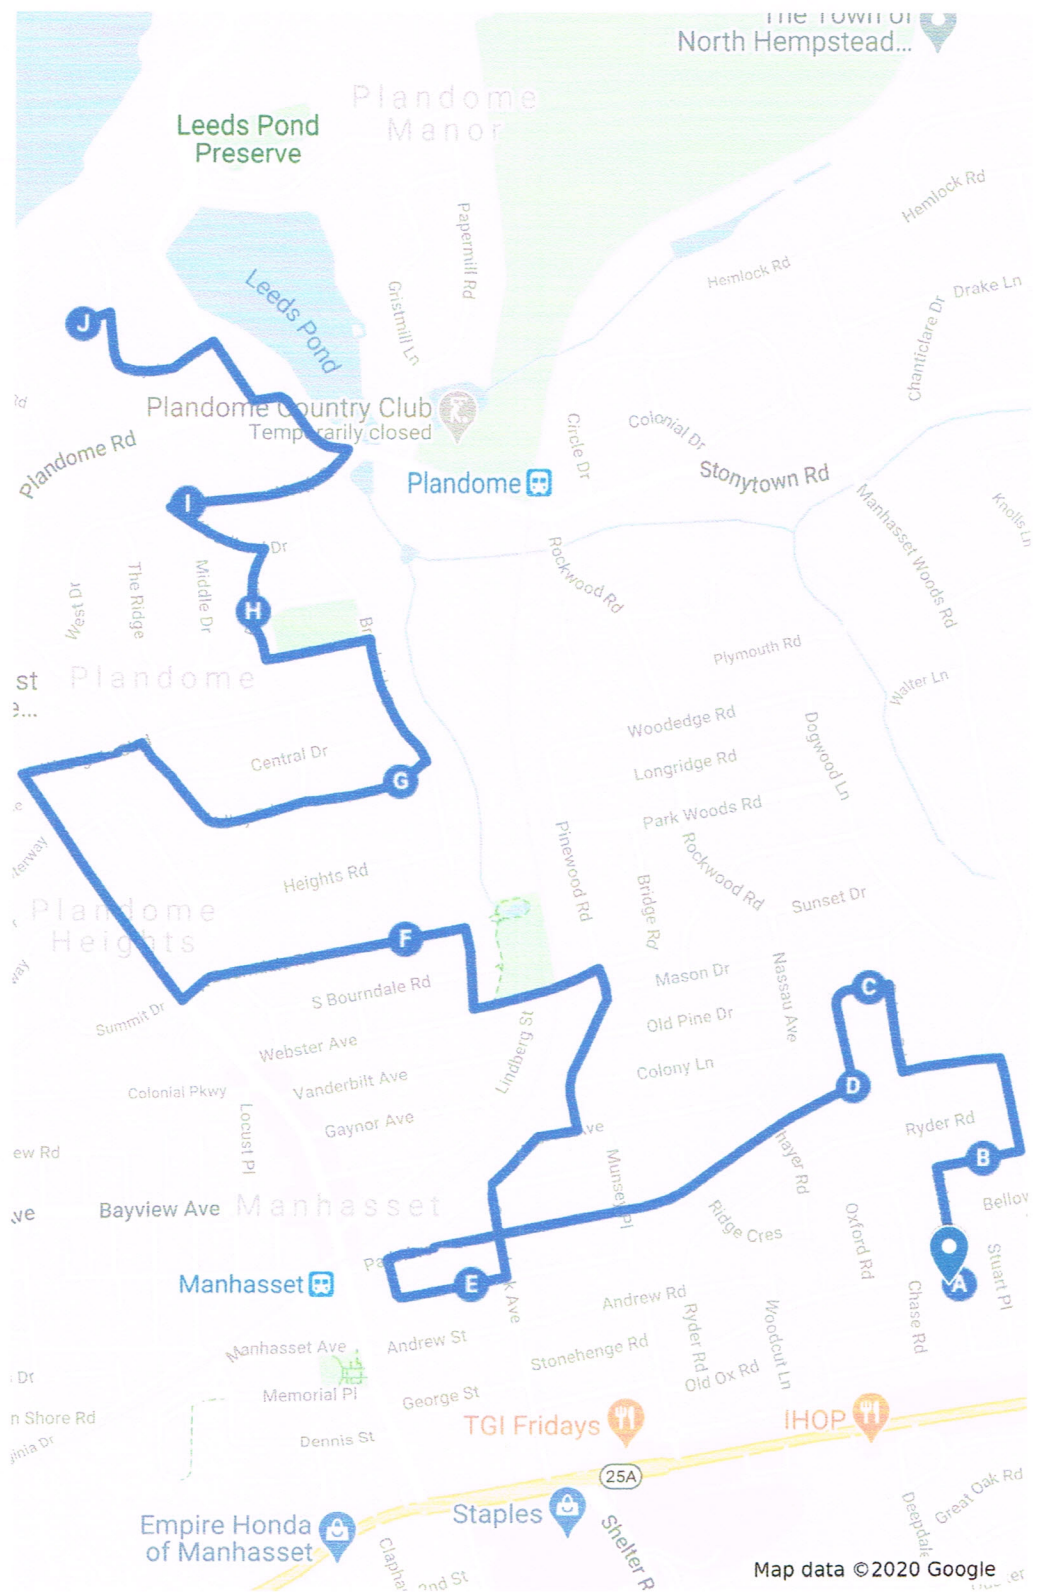

Sister Kelly's Route:

1. Begin at 11 Soundview Crest
2. Go straight down Country Club Drive
3. Make right onto Knickerbocker Road
4. Make left onto Quaker Ridge Road
5. Turn right onto Deepdale Road
6. Go right on Old Mill Road
7. Make a left at Pickwick Road
8. Make a right onto Hunt Lane
9. Turn right on Abbey Road
10. Turn left onto Whistler Road
11. Turn right on Peale Road
12. Turn left onto Sully Road
13. Turn left onto Hunt Lane
14. Right on Morse Lane
15. Right onto Park Avenue
16. Left on Trumbull Road
17. Right on Bartlett Road
18. Left onto Kensett Road
19. Left onto Waldo Lane
20. Right onto Trumbull Road
21. Left onto Abbey Road
22. Right onto Park Avenue
23. Left onto Manhasset Woods Road
24. Right onto Hunt Lane
25. Right onto Eakins Road
26. Right onto Inness Place
27. Left onto Manhasset Woods Road
28. Left onto Park Avenue
29. Right onto Eakins Road
30. Left onto Hawthorne Place
31. Left onto Park Avenue
32. Right onto Eakins
33. Right onto Ryder Road
34. Right onto Ridge Road
35. Left onto Park Avenue
36. Left onto Hillcrest Avenue
37. Left onto Onderdonk Road
38. Right onto Nassau Avenue
39. Left onto Mason Drive
40. Left onto Bridge Road
41. Right onto Brookwold Drive
42. Left onto Bournedale Road North
43. Right onto Plandome Road
44. Right onto Westgate Road
45. Right onto Valley Road
46. Left onto Brookside Drive
47. Left onto South Drive
48. Right onto Park Drive
49. Left onto Woodland Drive
50. Right onto Middle Drive
51. Right onto North Drive
52. Left onto Stonytown Road
53. Right onto N. Plandome Road
54. Left onto Bayview Road
55. Right onto Heritage Way
56. Right onto Bayview Road
57. Right onto Andover Court
58. Right onto Bayview Road