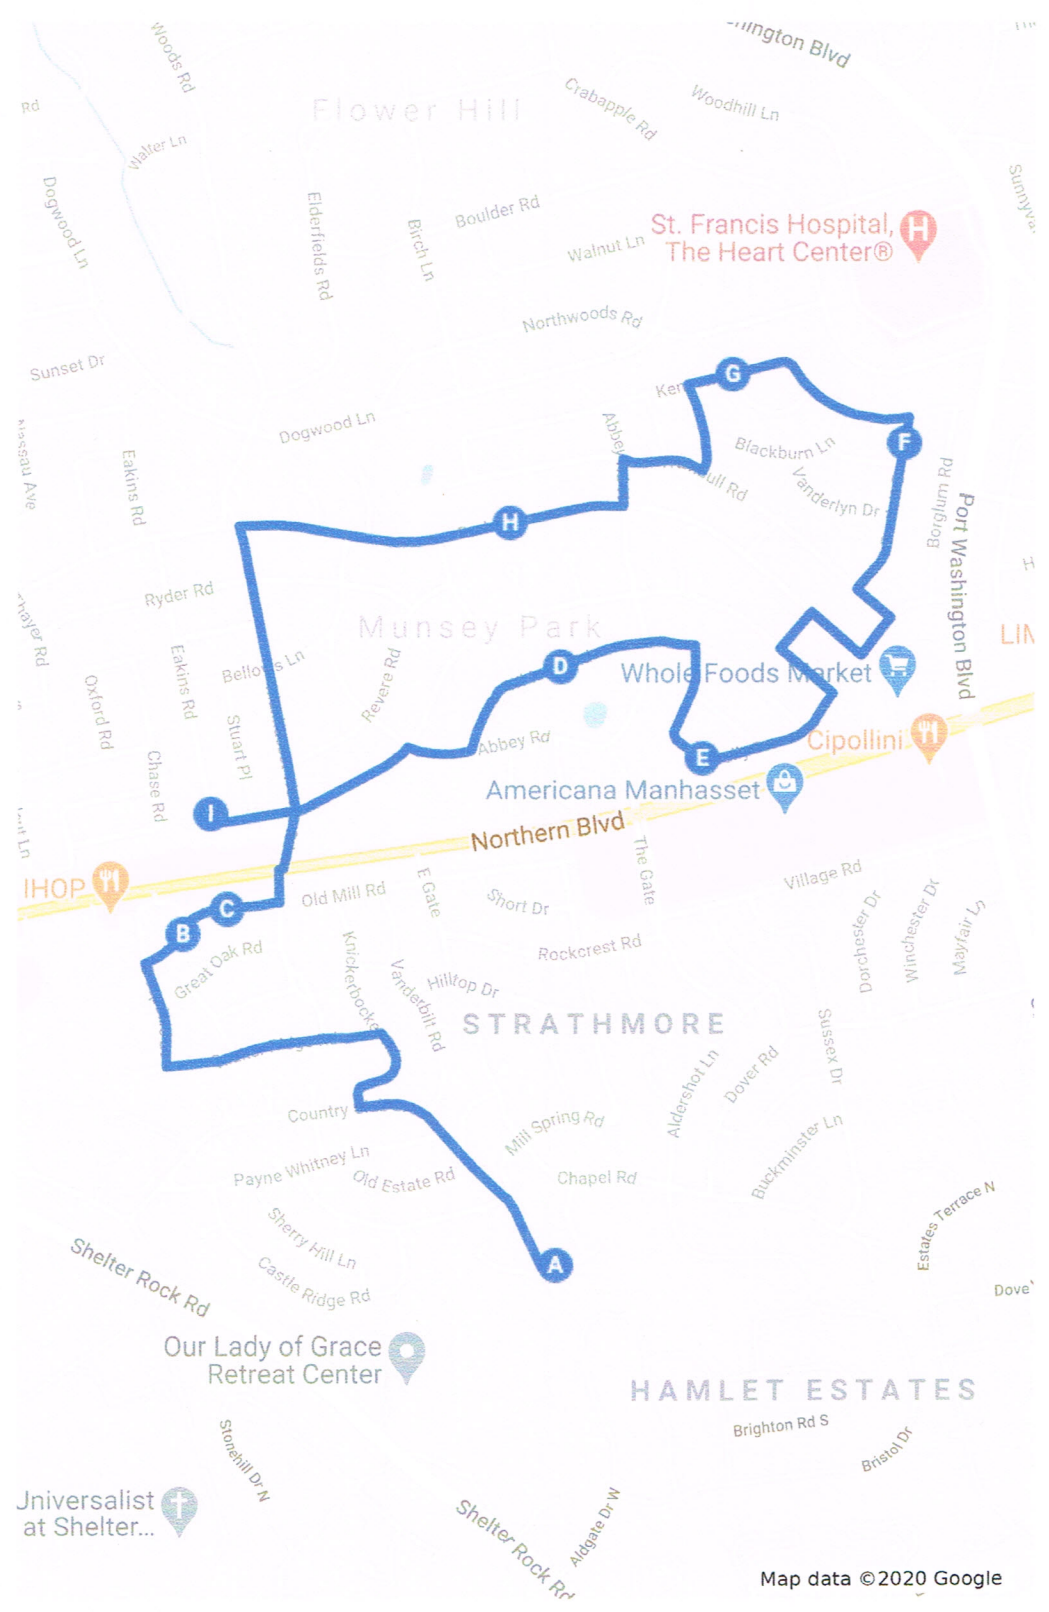

first leg

Untitled layer

first leg

- **A**
  11 Soundview Crest,
  Manhasset, NY, USA
- **B**
  30 Old Mill Rd, Manhasset, NY
  11030, USA
- **C**
  60 Old Mill Road, Manhasset,
  NY, USA
- **D**
  28 Whistler Rd, Manhasset, NY
  11030, USA
- **E**
  Northern Blvd + Americana
  Mall, Munsey Park, NY 11030,
  USA
- **F**
  78 Bartlett Dr, Manhasset, NY
  11030, USA
- **G**
  Kensett Rd, Manhasset, NY,
  USA
- **H**
  634 Park Ave, Manhasset, NY
  11030, USA
- **I**
  411 Hunt Ln, Manhasset, NY
  11030, USA